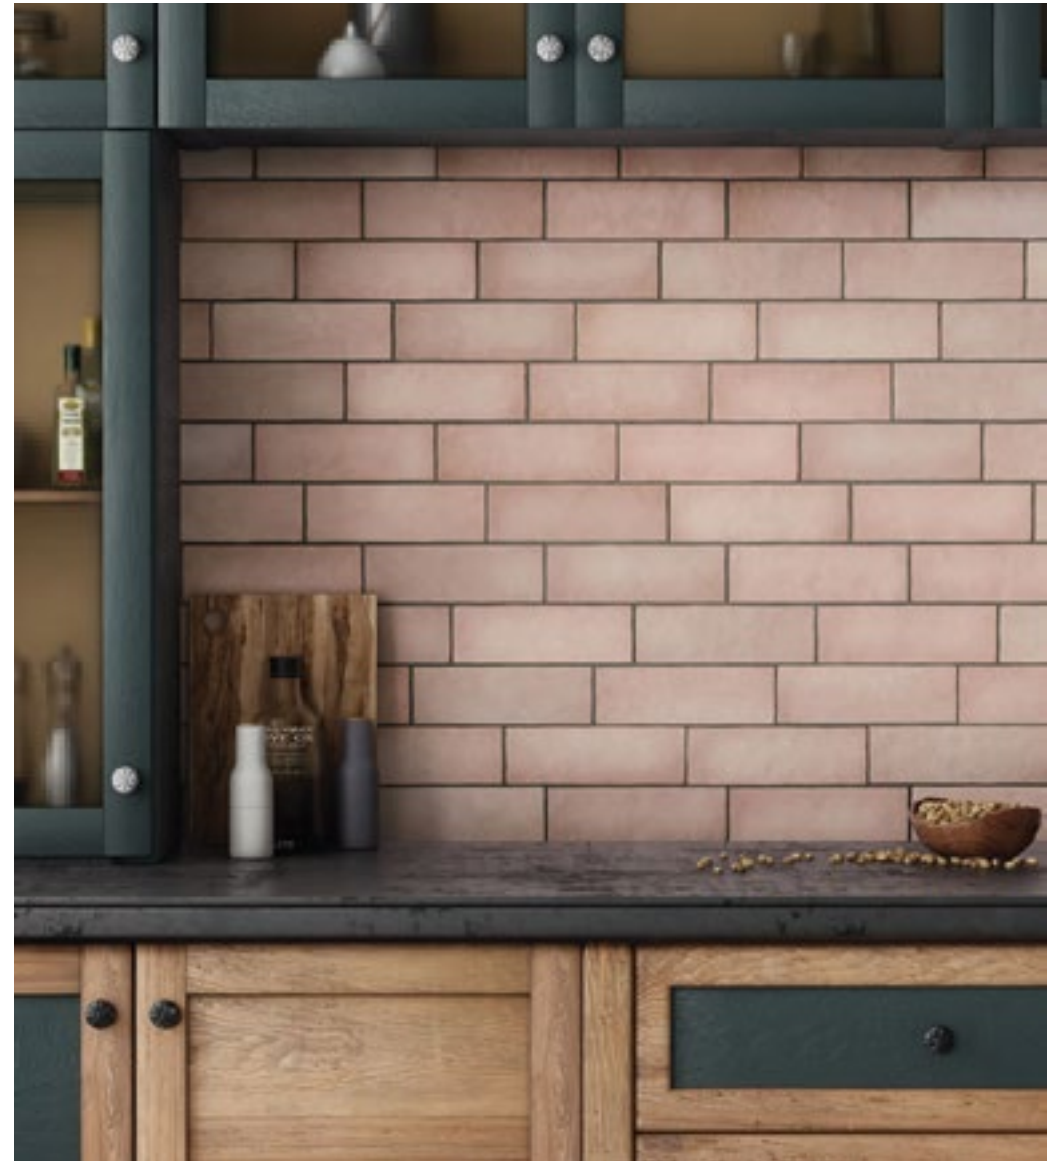

Variation is an inherent property of tiles and stone. Sizes are nominal and may include a joint.