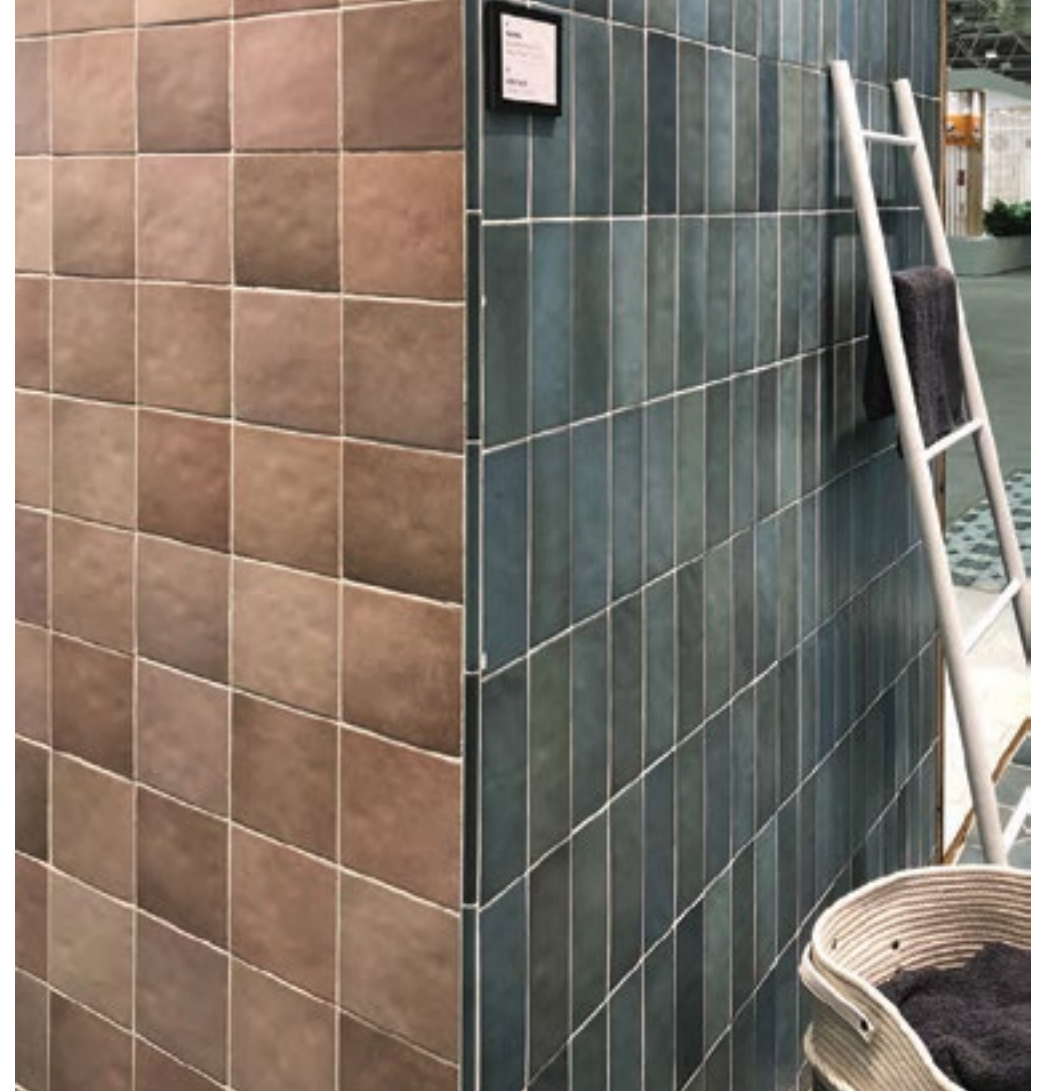

MAGMA SERIES

LIFESTYLE IMAGES

Variation is an inherent property of tiles and stone. Sizes are nominal and may include a joint.